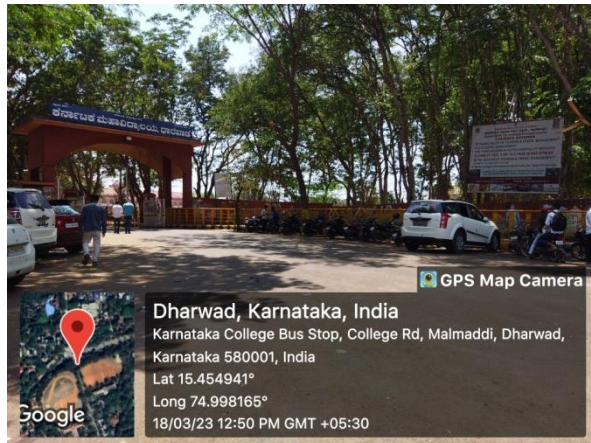

1. **Restricted entry of automobiles:** The institute's compound is surrounded by three gates. In each gate the entry is highly restricted.

2. **Use of bicycles/Battery-powered vehicles:** The institute is located in the centre of the city with road network. Thus students and commuters have plenty of availability of public transport: buses, autos etc. The students have free bus pass and pass at concessional rate facility enabling commutation from their place to the institute. Hence, use of personal vehicles inside the campus is minimal or almost nil, this keeps campus free of air pollutants.